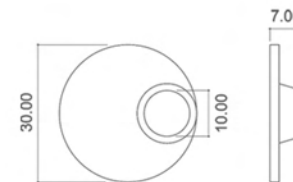

# big eye

wall detail mirror

extra white | velvet grey | deep black  
clear mirror | brass mirror | copper mirror

Playing with function and sculptural form,  
this is a simple and playful wall mirror.  
Making a bold and graphic statement,  
this piece elegantly adds geometry and color in any space.  
The small mirror entertains the intimate use and the  
reflection of space and light.

handmade designed + made by Alentes in EU

D7 H30  
D2.7" H11.8"