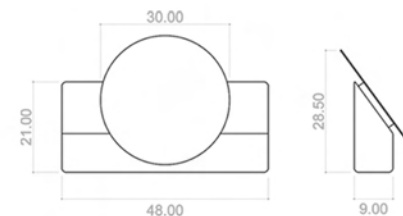

The MOON table mirror comes in a series of combinations
of warm colored pedestal bases and striking colored mirrors.

The MOON table mirror comes in one size,
and is assembled and ready to be placed.

handmade designed + made by Alentes in EU