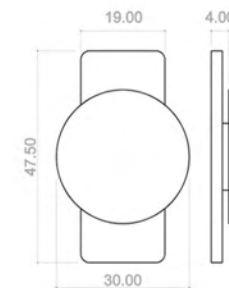

The MOON wall mirror comes in one size,  
and is assembled ready to be placed.

handmade designed + made by Alentes in EU

D30 H47.5  
D11.8" H18.7"

media release | tearsheet

showroom | offices 8 Petmeza str, 11742 Athens, Greece +30 210 8996 222 info@alentes.com