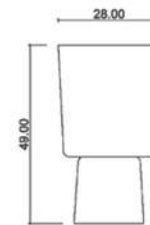

The PLINTH SOLID tables come in one size and come assembled ready to be placed.

handmade designed + made by Alentes in EU

D28 H48
D11" H19"