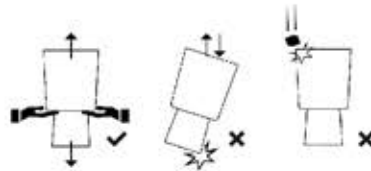

Guarantee.

We guarantee that all ALENTEs products sold directly from ALENTEs are free from manufacturing faults and defects for 24 months from the date of original delivery. In the rare event that a product is proven to be defective, you are entitled to the restoration of the goods through repair or replacement, whichever is decided as being the most efficient and effective remedy.

The guarantee does cover:

- Possible dismantling of the object's parts
- Casting cracks that are larger than hairline cracks (>1.0mm)

The guarantee does not cover:

- Damages that are caused by not following the Care guide instructions by erroneous maintenance and/or improper use of the goods
- Hairline cracks that are 1.0mm or smaller