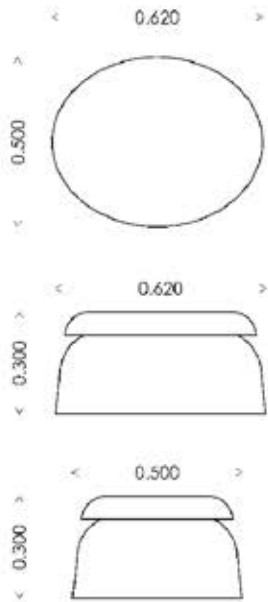

strawberry

oval low table

Care Guide & Terms of Sale

To move the table follow the instructions provided at purchase. Suitable for indoor and outdoor use. Expertly crafted from high-quality materials, this table is built for longevity and durability. Clean simply with a damp cloth.

PLACE

Place the table gently, vertically and with both hands.

LIFT

Lift the seat gently, vertically and with both hands.

Guarantee.

We guarantee that all ALENTEs products sold directly from ALENTEs are free from manufacturing faults and defects for 24 months from the date of original delivery. In the rare event that a product is proven to be defective, you are entitled to the restoration of the goods through repair or replacement, whichever is decided as being the most efficient and effective remedy.

The guarantee does cover:

- Possible dismantling of the object's parts
- Casting cracks that are larger than hairline cracks (>1.0mm)

The guarantee does not cover:

- Damages that are caused by not following the Care guide instructions by erroneous maintenance and/or improper use of the goods
- Hairline cracks that are 1.0mm or smaller

Returns.

Our products are typically made-to-order, so we do not accept returns or refunds unless there is a technical issue with the product. If however, for any other reason, you wish to return the product, a return for this item may be initiated within 14 days of delivery. In this case, the Buyer is responsible for the return shipping charges as well as the original shipping cost., the customs duties and taxes for export and import back into the country of origin. Items must be returned in the packaging and condition received.

Damage during shipping.

ALENTEs packages its goods according to the fragile items method, so as to minimise any breakage during shipping. Unpack and inspect your order immediately upon delivery. In case of damage during shipping, send us an email with a report and photographic evidence within 3 working days upon delivery. All our shipments are insured for damages during transport, so any damaged goods during shipping will be replaced.

Defective product.

In the rare case, that your product is faulty, we will consider your claim as quickly as possible and correct it to the best of our ability. Based on your photographs, we will assess whether the complaint is based on a deficiency of manufacturing or of material nature, or whether it is due to normal wear and tear. Defective items will be replaced or refunded if the replacement with the same product is not possible. We will arrange with you to send us the item back and we will replace it free of charge and shipping costs. We will operate with the utmost speed in order to reduce waiting times.